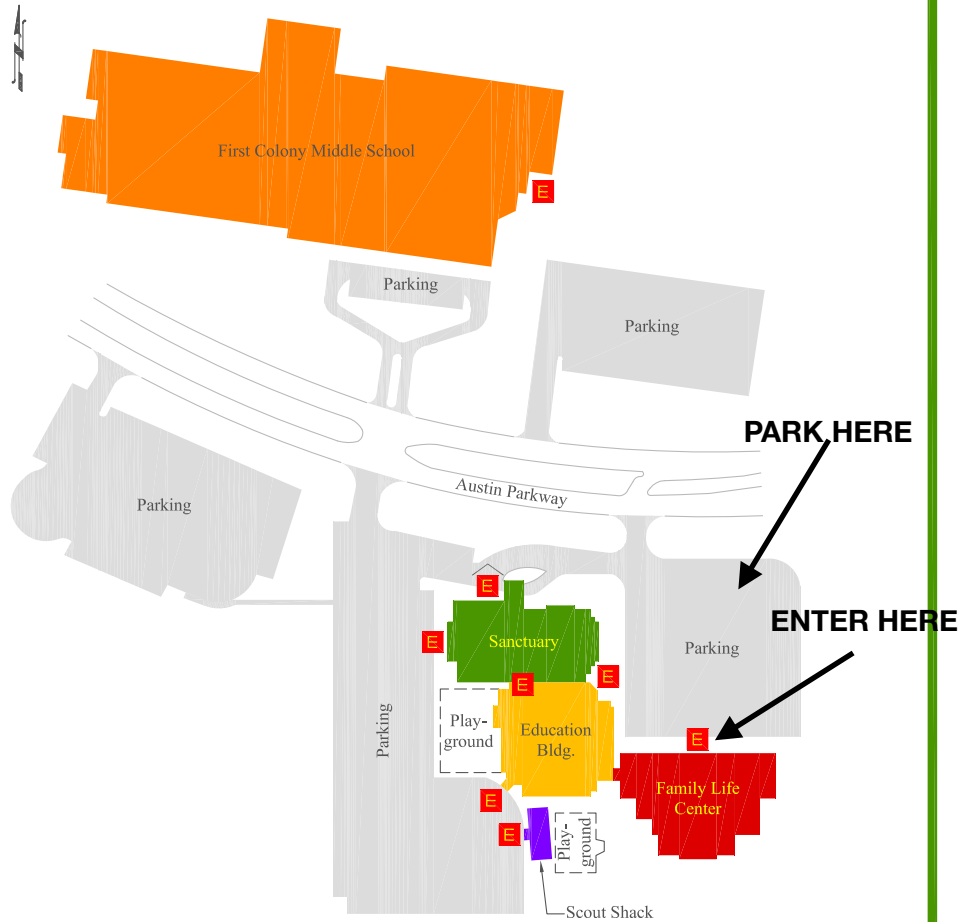

Dolce Music Academy 2019 Region/All-State Workshop  
August 17, 2019 1-4pm

CHRIST UNITED METHODIST CHURCH

3300 Austin Parkway, Sugar Land, Tx. 77479  
281-980-6888

Please park in the lot in front of the Family Life Center Building. Enter thru the front door to the Family Life Center Building and check in at the table in the lobby. Thank you!

Campus Layout

Legend

- Entrance / Exit
- Covered Entrance / Exit